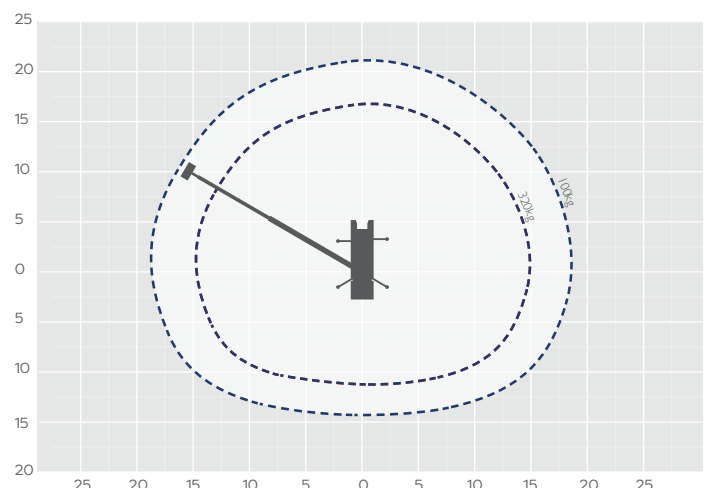

33m Truck Mount

MACHINE SPECIFICATION SHEET

TM33

REACH HEIGHT	33.00m
PLATFORM HEIGHT	31.00m
CLOSED LENGTH	8.79m
CLOSED HEIGHT	3.56m
CLOSED WIDTH	2.50m
HORIZONTAL REACH	21.50m
WIDTH MAX WORKING	5.30m
WIDTH MIN WORKING*	2.50m Variable
SAFE WORKING LOAD	320kg
WEIGHT	7,490kg
CAGE DIMENSIONS	1.70x1.86x1.10m
CAGE ROTATION	180°
IPAF CATEGORY	1b
SLEW	500°

FEATURED MODEL **Ruthmann Steiger T330**

WILSON ACCESS HIRE

The Ruthmann Steiger T330 is one of the most innovative truck mounted cherry pickers on the market. It has a 33.00m working height and an impressive 21.50m horizontal outreach. The T330 truck mounted cherry picker offers maximum stability and usability. The 320kg basket capacity accommodates up to 3 people with tools. Ideally suited for arborists, roofing contracts and high level cleaning working at height projects. This machine is supplied with an experienced and fully qualified operator and is available to hire.

The information provided is for guidance only. It may change at any time in accordance with manufacturer's specification. Variable jacking will affect the working envelope. Outreach is variable depending on load, angle of rotation and outrigger configuration.

Side profile